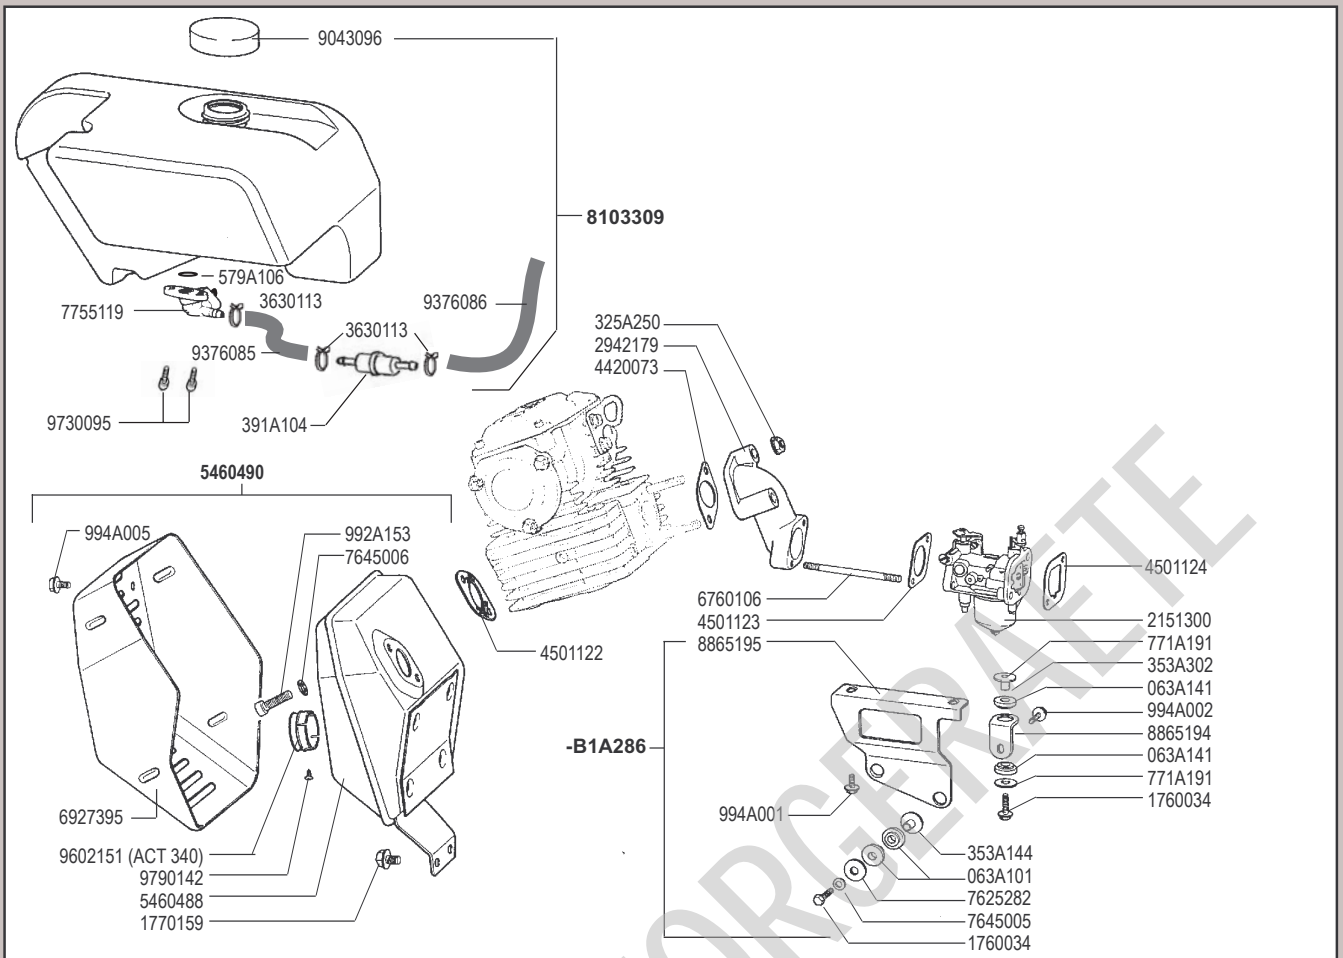

ACT 280 - OHC ACT 340 - OHC

-B1A276 SHORT BLOCK ACT 280
1560298 SHORT BLOCK ACT 340

▲ = ACT 280
● = ACT 340

▲ = ACT 280
● = ACT 340

RICAMBI - SPARE PARTS - ERSATZTEILE - PIECES DETACHEES - REPUESTOS

▲ = ACT 280
● = ACT 340

RICAMBI - SPARE PARTS - ERSATZTEILE - PIECES DETACHEES - REPUESTOS

RICAMBI - SPARE PARTS - ERSATZTEILE - PIECES DETACHEES - REPUESTOS

▲ = ACT 280
● = ACT 340

RICAMBI - SPARE PARTS - ERSATZTEILE - PIECES DETACHEES - REPUESTOS